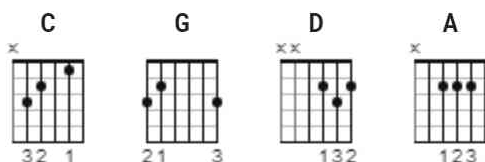

Milwaukee Here I Come Chords by John Prine, Melba Montgomery

Difficulty: absolute beginner

Tuning: E A D G B E

CHORDS

Milwaukee, Here I Come - John Prine

Tabbed by: Dave S

Email: Dlgibson@netscape.com

Tuning: Standard

Artist: John Prine

Album: In Spite of Ourselves

Year: 1999

Intro:

C G D G

Chorus:

G **C** **G**
I'm gonna get on that old turnpike and I'm gonna ride
G **A** **D**
I'm gonna leave this town til you decide
G **C** **G**
Which one you want the most them Opry stars or me
C **G** **D** **G**
Milwaukee here I come from Nashville Tennessee

(Repeat Chorus)

Break:

G **C** **G**
G **A** **D**
G **C** **G**
G **D** **G**

G **C** **G**
 We were watching TV Ernest Tubb was singing loud
G **A** **D**
 I said that's the man for me I love him theres no doubt
G **C** **G**
 I'm leaving you and going now to find out where hes at
C **G** **D** **G**
 If I can't get him I'll settle for that bluegrass Lester Flatt.

G **C** **G**
 I'm gonna get on that old turnpike and I'm gonna ride
G **A** **D**
 I'm gonna leave this town til you decide
G **C** **G**
 Which one you want the most me or Jerry Lee
G **D** **G**
 Milwaukee here I come from Nashville Tennessee
C **G** **D** **G**
 Milwaukee here I come from Nashville Tennessee