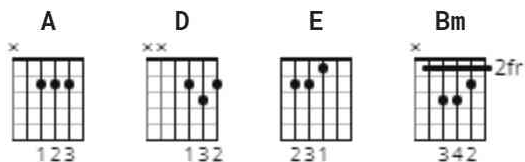

Molly Rose Chords by Cantucky Bluegrass Boys

Description: There is a slightly difficult rhythm on the verse section where the move to C is on the five beat and feels a little late, but it's not.

Difficulty: absolute beginner

Tuning: E A D G B E

Capo: 2nd fret

Key: A

CHORDS