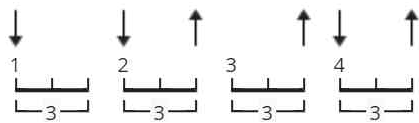

Move It On Over Official by Hank Williams

Tuning: E A D G B E

Key: E

CHORDS

STRUMMING

WHOLE SONG 165 bpm

[Intro]

G7

[Verse 1]

C C

Came in last night at a half past ten
That baby of mine wouldn't let me in

F

So move it on over

C

Move it on over

G7