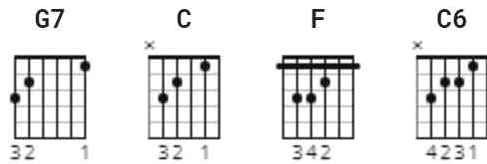

Move It On Over Official by Hank Williams

Tuning: E A D G B E

Key: E

CHORDS

STRUMMING

WHOLE SONG 165 bpm

[Intro]

G7

[Verse 1]

C C

Came in last night at a half past ten
That baby of mine wouldn't let me in

F

So move it on over

C

Move it on over

G7

[Guitar Solo]
C F C G7
C

[Verse 4]
C
She told me not to play around
But I done let the deal go down
F
So pack it on over
C
Tote it on over
G7 **C**
Move over nice dog cause a mad dog's moving in

[Verse 5]
C
She warned me once, she warned me twice
But I don't take no one's advice
F
So scratch it on over
C
Shake it on over
G7 **C**
Move over short dog cause a tall dog's moving in

[Lap Steel Solo]
C F C G7
C

[Verse 6]
C
She'll crawl back to me on her knees
I'll be busy scratching fleas
F
So slide it on over
C
Sneak it on over
G7 **C**
Move over good dog cause a mad dog's moving in