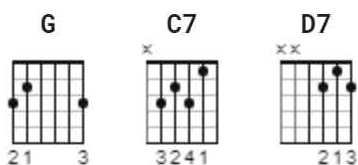

Nine Pound Hammer Chords by John Prine

Difficulty: beginner

Tuning: E A D G B E

CHORDS

[Intro]

G C7
G D7 G

[Verse 1]

This nine pound hammer G
Is a little too heavy C7
Buddy for my size size size G D7
Buddy for my size G
So I'm going on the mountain G
Just to see my baby C7
And I ain't coming back G D7
No I ain't coming back G

[Chorus]

Roll on buddy G
Don't you roll so slow C7
Well, tell me how can I roll roll roll G D7
When the wheels won't go G
Roll on buddy G
Pull you load of coal C7
Tell me how can I pull G D7
When the wheels won't roll G

G

When the wheels won't roll

[Outro]

G D7

Well, tell me how can I roll roll roll

G

When the wheels won't go

G D7

Well, tell me how can I roll roll roll

G

When the wheels won't go

G D7

Well, tell me how can I roll roll roll

G

When the wheels won't go