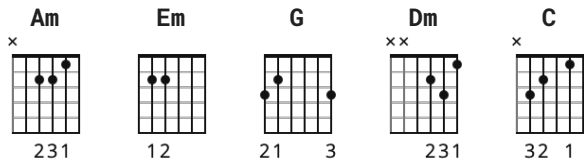

Playin On The Tracks Chords by Luke Grimes

Description: From 2023. Link to the song: <https://youtu.be/llkiuBdlgUw>.

Difficulty: absolute beginner

Tuning: E A D G B E

Key: Am

CHORDS

PLAYIN' ON THE TRACKS

As recorded by Luke Grimes
(2023 release)

[Intro]

Am Em G Am Em G Am

[Verse 1]

Am
Try to keep my mind on the
Em
present time
G Am
My pride on the task at hand
Em
If I let it slip too far behind
G Am
I might start not givin' a damn

[Verse 2]

Am
I throw a lot of irons in the
Em
fire
G
Keep my heart from getting cold
Am

Em
Ain't none of us ever gettin
any younger
G Am
All we ever gonna do is get old

[Chorus]

Am Dm
No I never grow up
Am
I'll never slow down
Em
If you can't hear the train
whistle
G
Listen up cause it's leavin
Am
town

[Verse 3]

Am Em
A rollin stone don't gather
moss
G Am
Like a broken record don't play
Em
It's easy to listen but if you
ain't lived it