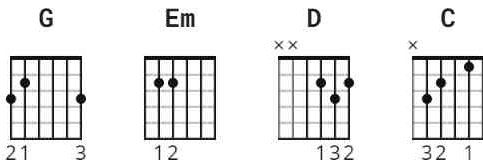

Pretty Fair Maid In The Garden chords by Tim O'Brien

Difficulty: beginner

Tuning: E A D G B E

Capo: 3rd fret

CHORDS

G
Pretty fair maid was in her garden
Em D G
When a stranger came a-riding by
Em C
He came up to the gate and called her
D G
Said pretty fair maid would you be my bride

G
Said I've a true love who's in the army
Em D G
And he's been gone for seven long years
Em C
And if he's gone for seven years longer
D G | C / G / C / D / C / Em / D
I'll still be waiting for him here

G
He took his hand out of his pocket

Em D G
And on his finger he wore a golden ring

Em C
And when she saw that band a-shining

D G
A brand new song her heart did sing

G
And then he threw his arms all around her

Em D G
Kisses gave her one, two, three

Em C
Said I'm your true and loving soldier

D G
That's come back home to marry thee

Verse chords w/ solo

G
Pretty fair maid was in her garden

Em D G
When a stranger came a-riding by