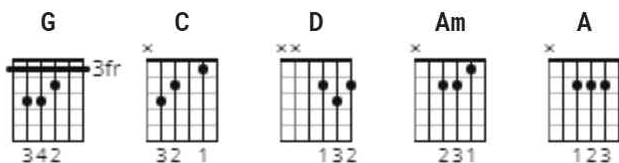

Ripple Official by Grateful Dead

Tuning: E A D G B E

Key: G

CHORDS

STRUMMING

WHOLE SONG 120 bpm

[Intro]

G C C G

D C

G

[Verse 1]

G C
If my words did glow with the gold of sunshine,
G
And my tunes were played on the harp unstrung,
C
Would you hear my voice come through the music?
G D C G
Would you hold it near as it were your own?

[Verse 4]

G C
There is a road, no simple highway,
G
Between the dawn and the dark of night.
C
And if you go no one may follow,
G D C G
That path is for your steps alone.

[Chorus]

Am D
Ripple in still water,
G
When there is no pebble tossed,
C A D
Nor wind to blow.

[Verse 5]

G C
You who choose to lead must follow,
But if you fall you fall alone.
G C
If you should stand then who's to guide you?
G D C
If I knew the way I would take you home.

[Outro]

G C G
La dee da da, la da da da da, la da da, da da, da da da da da,
C G D C G
La da da da, la da da da, la da da da, la da, da da da.