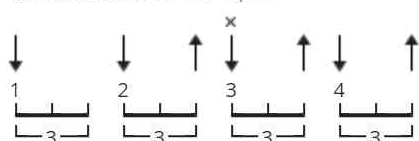

Ripple Official by Grateful Dead

Tuning: E A D G B E

Key: G

CHORDS

STRUMMING

WHOLE SONG 120 bpm

[Intro]

G C C G

[Verse 4]

G C
There is a road, no simple highway,
G
Between the dawn and the dark of night.
C
And if you go no one may follow,
G D C G
That path is for your steps alone.

[Chorus]

Am D
Ripple in still water,
G
When there is no pebble tossed,
C A D
Nor wind to blow.