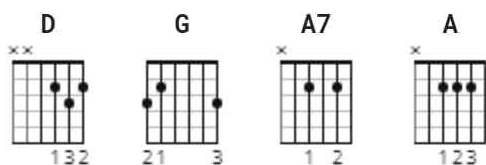

# Sally Brown Chords by Misc Traditional

Difficulty: beginner

Tuning: E A D G B E

Capo: 2nd fret

## CHORDS

[Verse 1]

**D** **G** **D**  
I shipped on board of a Liverpool liner  
**G** **A7** **D**  
Way, hay, roll and go  
**G**  
And we roll all night  
**A** **D**  
And we roll 'till the day  
**A7** **D**  
I'm goin' to spend my money along with Sally Brown

[Verse 6]

D    G    D  
She wants her to marry a one legged captain  
              G          A7                 D  
Way, hay, roll and go  
    G  
And we roll all night  
              A     D  
And we roll 'till the day  
    A7            D  
I'm goin' to spend my money along with Sally Brown

[Verse 9]

**D** **G** **D**  
I shipped on board of a Liverpool liner

**G** **A7** **D**  
Way, hay, roll and go

**G**  
And we roll all night

**A** **D**  
And we roll 'till the day

**A7** **D**  
I'm goin' to spend my money along with Sally Brown