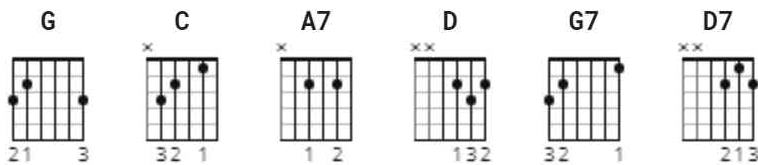

New San Antonio Rose Chords by Bob Wills & His Texas Playboys

Difficulty: beginner

Tuning: E A D G B E

CHORDS

[Verse]

G **C** **A7**
Deep within my heart, lies a melo-dy
D **G**
a song of old San Antone.

C **A7**
Where in dreams I live with a memo-ry
D **G**
beneath the stars all alone.

C **A7**
It was there I found, beside the Alamo
D **G**
enchantment strange as the blue up above
G7 **C** **A7**
a moonlit pass that only she would know.

D **G**
Still hears my broken song of love.
D
Moon in all your splendor
A7
Know only my heart

D
Call back my rose, Rose of San Antone
Lips so sweet and tender
A7
Like petals fallin' apart

D **D7**
Speak once again of my love, my own
G **C** **A7**
A broken song, empty words I know
D **G**
That live in my heart all alone
C **A7**
For that moonlit path beside the Alamo