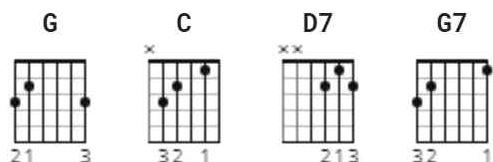

Sitting On Top Of The World Chords by Doc Watson

Difficulty: beginner

Tuning: E A D G B E

CHORDS

From the album "Doc Watson"

Played in an open tuning probably D with capo at 2.
The recorded version sounds between Eb and E.

[Introduction]

G C G D7 G D7 G

[Verse 1]

G **G7**
'Twas in the spring one sunny day
C **G**
My sweetheart left me, Lord, she went away
G **D7**
And now she's gone and I don't worry
G **D7** **G**
Lord, I'm sitting on top of the world

[Verse 2]

G **G7**
She called me up from down in El Paso
C **G**
She said "Come back, daddy hoo, I need you so"
G **D7**
And now she's gone and I don't worry
G **D7** **G**
Lord, I'm sitting on top of the world

[Verse 5]

G **G7**
Twas in the spring one sunny day
C **G**
My sweetheart left me, Lord, she went away
G **D7**
And now she's gone and I dont' worry
G **D7** **G**
Lord, I'm sitting on top of the world