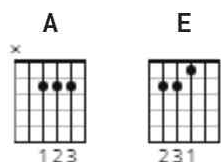

# Stay All Night Stay A Little Longer Chords by Bob Wills & His Texas Playboys

Difficulty: absolute beginner

Tuning: E A D G B E

## CHORDS

Stay All Night (Stay A Little Longer)  
~ Bob Wills & His Texas Playboys

The lyrics and verse order were taken from the movie clip from Lawless Empire (a 1945 Durango Kid movie). In the clip the song is titled "Stay A Little Longer" although credits show the song title as "Stay All Night, Stay a Little Longer." The recording from "The Tiffany Transcriptions Vol. 5" swap the second and third verse below.

**A**

You ought to see my blue eyed Sally

**E**

She lives way down on Shinbone Alley

**A**

The number on the gate and the number on the door

**E**

And the next house over is a grocery store

Don't see why you don't stay a little longer

Instrumental break

**A**

Sitting in the window singing to my love

**E**

Slop bucket fell from the window up above

**A**

Mule and the grasshopper eatin' ice cream