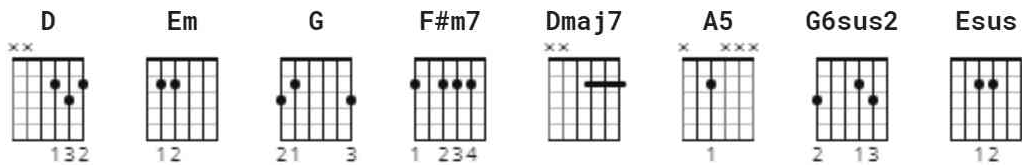

Steam Powered Aereo Plane Chords by John Hartford

Difficulty: intermediate

Tuning: E A D G B E

CHORDS

Oh man, this is a fun one. for breaks use chords from the verse and chorus.
enjoy

Steam Powered Aereo Plane by John Hartford (key of G)

[break]

D **Em**
Well I dreamt I went away on a steam powered aeroplane.

G **D**
I went and stayed and I damn near didn't come back again.

D **Em**
Didn't go very fast on a steam powered aeroplane,

G **D**
Oh the wheels went around, up and down, and inside and then back again.

Em **F#m7**
Sittin' in a 747 just watching them clouds roll by,

Em **Dmaj7**
Can't tell if it sunshine or it's rain.

Em **Dmaj7**
Rather be sittin' in a deck chair high up over Kansas City,

Em **A5** **G6sus2**
On a genuine old-fashioned authentic steam powered aero plane.

F#m7 **Esus**

[break]

D **Em**
Well I'd like to be a pi-lot on a steam powered aeroplane.

G **D**
Well I'd pull that pilot wheel around and then back again.

D **Em**
Well, I'd wear a blue hat, yeah, that says Steam Powered Aeroplane
G **D**
With letters that go all around the rim and then back again.