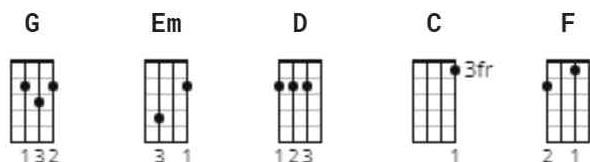

Take Me Home Country Roads Official by John Denver

Tuning: E A D G B E

Key: A

CHORDS

STRUMMING

WHOLE SONG 82 bpm

[Intro]

G

Country roads, take me home

Em

C

To the place I belong

G
West Virginia
D **C**
Mountain mamma, take me home
G
Country roads

[Verse 2]

G **Em**
All my memories, gather round her
D **C** **G**
Miner's lady, stranger to blue water
Em
Dark and dusty, painted on the sky
D **C** **G**
Misty taste of moonshine, teardrop in my eye

[Chorus]

D
Country roads, take me home
Em **C**
To the place I belong
G
West Virginia
D **C**
Mountain mamma, take me home
G
Country roads

[Bridge]

Em **D** **G**
I hear her voice in the morning hour she calls me
C **G** **D**
Radio reminds me of my home far away

Em F C
Driving down the road I get a feeling
G D
That I should have been home yesterday, yesterday

[Chorus]

G D
Country roads, take me home
Em C
To the place I belong
G
West Virginia
D C
Mountain mamma, take me home
G
Country roads
G D
Country roads, take me home
Em C
To the place I belong
G
West Virginia
D C
Mountain mamma, take me home
G
Country roads