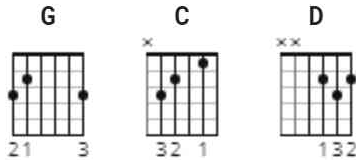

The Girl I Left Behind Me Live Chords by The Avett Brothers

Difficulty: absolute beginner

Tuning: E A D G B E

CHORDS

The Girl I Left Behind Me
The Avett Brothers, Live At The House of Blues

VERSE 1

G **C** **G** **D**
WROTE HER A LETTER WHEN I'D KNOWN BETTER AND ASKED HER TO BE MY WIFE
G **C** **D** **G**
ALONG CAME A FELLER AND HIT ME ON THE SMELLER AND IT ALMOST TOOK MY LIFE

CHORUS

G **C**
OH THAT GIRL, THAT PRETTY LITTLE GIRL
G **D**
THE GIRL I LEFT BEHIND ME
G **C**
THE ROSY CHEEKS AND THE CURLY HAIR
D **G**
THE GIRL I LEFT BEHIND ME

VERSE 2

G **C** **G** **D**
RODE AHEAD TO THE PLACE SHE SAID AND ALWAYS THERE YOU'LL SEE
G **C** **D** **G**
SHE SAID "I'M TRUE, WHEN YOU GET THROUGH, RIDE BACK AND YOU WILL FIND ME."

CHORUS

G **C**
OH THAT GIRL, THAT PRETTY LITTLE GIRL
G **D**
THE GIRL I LEFT BEHIND ME
G **C**
THE ROSY CHEEKS AND THE CURLY HAIR
D **G**
THE GIRL I LEFT BEHIND ME

VERSE 3

G THE MONKEY AND THE FROG, **C** THE TURTLE AND THE DOG, **G** THE CHICK, THE WEASEL, AND THE FLEA **D**
G THE FUZZY RACCOON AND THE UGLY BABOON, **C** THEY ALL GOT A WIFE BUT ME **D** **G**

CHORUS

G OH THAT GIRL, THAT PRETTY LITTLE GIRL **C**
G THE GIRL I LEFT BEHIND ME **D**
G THE ROSY CHEEKS AND THE CURLY HAIR **C**
D THE GIRL I LEFT BEHIND ME **G**

VERSE 4

G LAST NIGHT I SLEPT IN A SYCAMORE TREE WITH THE WIND AND THE RAIN ALL AROUND ME **D**
G TONIGHT I'LL SLEEP IN A WARM FEATHER BED WITH THE GIRL I LEFT BEHIND ME **C** **D** **G**