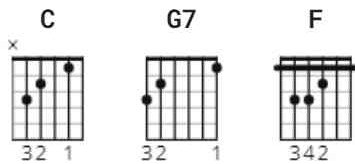

A Tombstone Every Mile Chords by Dick Curless

Difficulty: beginner

Tuning: E A D G B E

Key: C

CHORDS

[Verse 1]

C
All you big and burley men who roll the trucks along
G7
Better listen you'll be thankful when you hear my song
C **F**
You have really got it made if you're haulin' goods
C **G7** **C**
Anyplace on earth but those Haynesville Woods

[Chorus]

C **F**
It's a stretch of road up north in Maine
C **G7**
That's never ever ever seen a smile
C **F**
If they'd buried all them truckers lost in them woods
C **G7** **C**
There'd be a tombstone every mile
F **C** **G7** **C** ////
Count 'em off there'd be a tombstone every mile

[Instrumental]

F /// **G7** /// **C** // **F** // **C** ////

[Verse 2]

C
When you're loaded with potatoes and you're headed down
G7
You've got to drive the woods to get to Boston town
C **F**
When it's winter up in Maine better check it over twice
C **G7** **C**
That Haynesville road is just a ribbon of ice

[Chorus]

C F
It's a stretch of road up north in Maine
 C G7
That's never ever ever seen a smile
 C F
If they'd buried all them truckers lost in them woods
 C G7 C
There'd be a tombstone every mile
 F C G7 C ////
Count 'em off there'd be a tombstone every mile