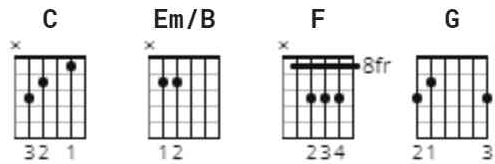

Tupelo Honey Official by Van Morrison

Tuning: E A D G B E

Key: Bb

CHORDS

STRUMMING

WHOLE SONG 70 bpm

[Intro]

C Em/B F C C Em/B
F C

[Verse 1]

C Em/B F C
You can take all the tea in China
C Em/B F G
Put it in a big brown bag for me
C Em/B F C
Sail right 'round all the seven oceans
C Em/B F C
Drop it straight into the deep blue sea

[Chorus]

[Verse 4]

C **Em/B** **F** **C**
 You can take all the tea in China
C **Em/B** **F** **G**
 Put it in a big brown bag for me
C **Em/B** **F** **C**
 Sail it right 'round the seven oceans
C **Em/B** **F**
 Drop it smack dab in the middle of the deep blue sea
C
 Because

[Chorus]

C **Em/B** **F** **C**
 She's as sweet as tupelo honey, yes, she is
C **Em/B** **F** **G**
 She's an angel of the first degree
C **Em/B** **F** **C**
 Oh, she's as sweet as tupelo honey
C **Em/B** **F** **C**
 Just like honey, baby, from the bee
C **Em/B** **F** **C** **C**
 Oh, she's as sweet as tupelo honey
Em/B **F** **C**
 She's an angel of the first degree
C **Em/B** **F** **C**
 Oh, she's as sweet as tupelo honey
C **Em/B** **F** **C**
 Just like the real thing, yeah, from the bee
C
 You know she's alright.....