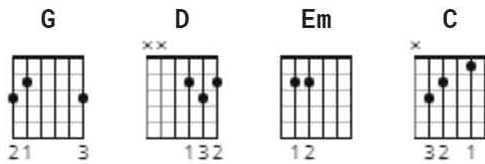

Wagon Wheel Official by Darius Rucker

Tuning: E A D G B E

Key: A

CHORDS

STRUMMING

WHOLE SONG 148 bpm

G D Em C
G D Em C
G D C

[Verse 1]

G **D**
Heading down south to the land of the pines
Em **C**
I'm thumbing my way into North Caroline
G **D** **C**
Staring up the road and pray to God I see headlights
G **D**
I made it down the coast in seventeen hours
Em **C**
Picking me a bouquet of dogwood flowers
G **D** **C**
And I'm ahopin' for Raleigh, I can see my baby tonight

[Interlude]

G D Em C
G D C

[Verse 2]

G D
I'm running from the cold up in New England
Em C
I was born to be a fiddler in an old time string band
G D C
My baby plays a guitar, I pick a banjo now
G D
Oh, north country winters keep agetting me down
Em C
Lost my money playing poker so I had to leave town
G D C
But I ain't turning back to living that old life no more

[Chorus]

G **D**
So rock me momma like a wagon wheel
Em **C**
Rock me momma any way you feel
G D C
Hey, momma rock me
G **D**
Rock me momma like the wind and the rain
Em **C**
Rock me momma like a south bound train
G D C
Hey, momma rock me
G **D**
Oh, So rock me momma like a wagon wheel
Em **C**
Rock me momma any way you feel
G D C
Hey, momma rock me
G **D**
Rock me momma like the wind and the rain
Em **C**
Rock me momma like a south bound train
G D C
Hey, momma rock me