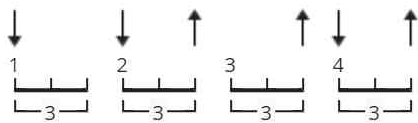

Wagon Wheel Official by Darius Rucker

Tuning: E A D G B E

Key: A

CHORDS

STRUMMING

WHOLE SONG 148 bpm

G D Em C
G D Em C
G D C

[Verse 1]

G **D**
Heading down south to the land of the pines
Em **C**
I'm thumbing my way into North Caroline
G **D** **C**
Staring up the road and pray to God I see headlights
G **D**
I made it down the coast in seventeen hours
Em **C**
Picking me a bouquet of dogwood flowers
G **D** **C**
And I'm ahopin' for Raleigh, I can see my baby tonight