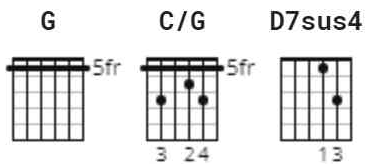

Walkin Down The Line Chords by Bob Dylan

Difficulty: beginner
Tuning: D A D F# A D
Capo: 5th fret

CHORDS

Bob Dylan
Walkin Down the Line

Tuning: Open D (D A D f# a d)
Capo 5 (key of G)

Great song in open D tuning. All verses are played the same as the first two

G **C/G** **G** **C/G** **G**
Well, I'm walkin' down the line,
C/G **G**
I'm walkin' down the line
C/G **G**
An' I'm walkin' down the line.
C/G **G**
My feet'll be a-flyin'
D7sus4 **C/G** **G**
To tell about my troubled mind.

Well, I'm walkin' down the line,
I'm walkin' down the line
An' I'm walkin' down the line.
My feet'll be a-flyin'
To tell about my troubled mind.

G: 000000
C/G: 020100
D7sus4: x02100

If you don't want to tune your guitar you
can try it standard (EADGBE) with the same chords.

Standard Chords

G: 320033
C/G: x32033
D7sus4: xx0213