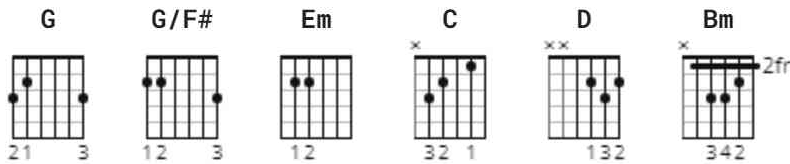

Wayside - Back In Time Chords by Gillian Welch

Difficulty: intermediate

Tuning: E A D G B E

Capo: 2nd fret

CHORDS

[Intro]

G G G/F# Em

[Verse 1]

G C
Standing on the corner with a nickel or a dime
C G G/F# Em
There use to be a rail car to take you down the line
G C
Too much beer and whiskey to ever be employed
C G G/F# Em
And when I got to Nashville, it was too much soldiers joy
G C
Wasted on the wayside, wasted on the way
C G G/F# Em
If I don't go tomorrow, you know I'm gone today

[Chorus]

G C
Back baby, back in time
G Em
I wanna go back when you were mine
G C
Back baby, back in time
Em D G
I wanna go back when you were mine
Bm C
Black highway all night ride
Em D C
Watching the times fall away to the side
Bm C
Clear channel way down low
Em D C
Is comin' in loud and my mind let go

G **C**
Back baby, back in time
G **Em**
I wanna go back when you were mine
G **C**
Back baby, back in time
Em **D** **G**
I wanna go back when you were mine

G