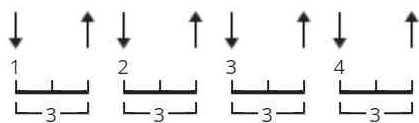

# Your Cheatin Heart Official by Hank Williams

Tuning: E A D G B E

Key: C

## STRUMMING

WHOLE SONG 128 bpm

[Intro]

**G7**

[Verse 1]

**C** **C** **F**  
Your cheatin' heart will make you weep  
**G** **C**  
You'll cry and cry and try to sleep  
**F**  
But sleep won't come the whole night through  
**G** **C**  
Your cheatin' heart will tell on you

[Solo Guitar]

**F C D7 G**

[Solo Strings]

**C F G7 C**

[Verse 2]

**C**                                  **F**  
Your cheatin' heart will pine someday  
                  **G**                                  **C**  
And crave the love you threw away  
  **F**  
The time will come when you'll be blue  
                  **G**                                  **C**  
Your cheatin' heart will tell on you