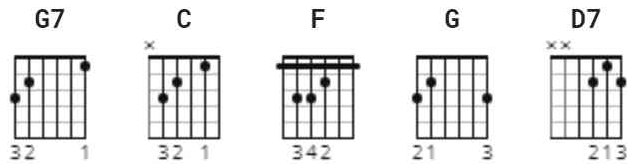

# Your Cheatin Heart Official by Hank Williams

Tuning: E A D G B E

Key: C

## STRUMMING

WHOLE SONG 128 bpm

[Intro]

**G7**

[Verse 1]

**C** **C** **F**  
Your cheatin' heart will make you weep  
**G** **C**  
You'll cry and cry and try to sleep  
**F**  
But sleep won't come the whole night through  
**G** **C**  
Your cheatin' heart will tell on you

[Solo Guitar]

**F C D7 G**

[Solo Strings]

**C F G7 C**

[Verse 2]

**C**                                  **F**  
Your cheatin' heart will pine someday  
                  **G**                                  **C**  
And crave the love you threw away  
  **F**  
The time will come when you'll be blue  
                  **G**                                  **C**  
Your cheatin' heart will tell on you

[Chorus]

**F**                                  **C**  
When tears come down like falling rain  
                  **D7**                                  **G**  
You'll toss around and call my name  
                  **C**                                  **F**  
You'll walk the floor the way I do  
                  **G7**                                  **C**  
Your cheatin' heart will tell on you