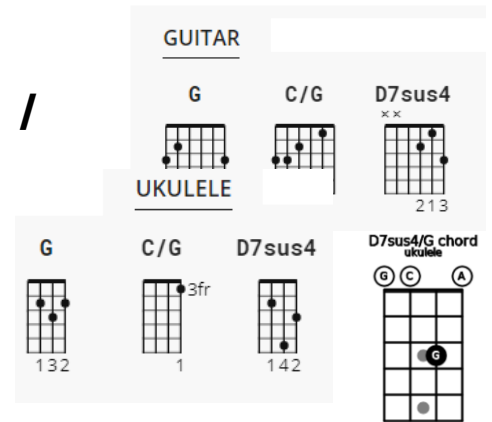

Walking Down the Line in G

INTRO: |G / C/G / |G / C/G / |G / C/G /

Chorus:

|G / C/G / |G / C/G /
---Well, I'm walkin' down the line

|G |C/G |G
---I'm walkin' down the line

|C/G / G / |C/G / G /
An' I'm walkin' down the line My feet'll be a-flyin'

|D⁷sus4 / C/G / |G
To tell about my troubled mind

Verse 1:

|G / C/G / |G / C/G /
--- I got a heavy-headed gal

|G |C/G |G
---I got a heavy-headed gal

|C/G / G / |C/G / G /
I got a heavy-headed gal She ain't a-feelin' well

|D⁷sus4 / C/G / |G
When she's better only time will tell

PLAY THE CHORUS

INSTRUMENTAL: Chords to a verse

Verse 2:

|G / C/G / |G / C/G /
--- My money comes and goes

|G |C/G |G
----My money comes and goes

C/G means play the C chord with a G as the bass note. A normal C chord is acceptable. This is always happening on a ukulele. D7sus4 means to replace the F (3rd) note with a G (4th). The notes in the chord are D G A C.

Walking Down the Line - 2

|C/G / G / |C/G / G /
My money comes and goes And rolls and flows

|D⁷sus4 / C/G / |G
Through the holes in the pockets in my clothes

PLAY THE CHORUS

INSTRUMENTAL: Chords to a verse