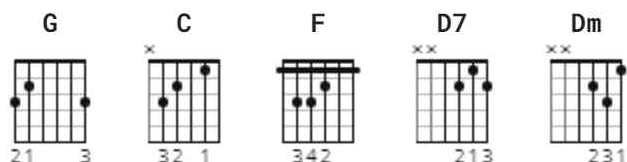

Walls Of Time Chords by Ricky Skaggs

Description: Link to the song: <https://youtu.be/jlrqY7wVe6E>.

Difficulty: beginner

Tuning: E A D G B E

Capo: 4th fret

Key: B

CHORDS

[Intro]

G	G	G	G	
G	G	C	F	
G	G	G	G	
C	D7	G	G	

[Verse 1]

G
The wind is blowing cross the mountains
G C F
And out on the valley way below
G
It sweeps the grave of my darling
C D7 G
When I die that's where I want to go

[Verse 2]

G
 I hear a voice out in the darkness
G **C** **F**
 It moans and whispers through the pines
G
 I know it's my sweetheart a calling
C **D7** **G**
 I hear her through the walls of time

[Chorus]

[Bridge]

G **C** **Dm**
 Our names are carved upon a tombstone
G **C** **F**
 I promised you before you died
G
 Our love will bloom forever darling
C **D7** **G**
 When we rest side by side

[Chorus]

G
 Lord, send the angels for my darling
G **C** **F**
 And take her to that home on high
G
 I'll wait my time out here on earth love
C **D7** **G**
 And come to you when I die