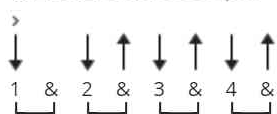

Will The Circle Be Unbroken Ukulele by Johnny Cash

Tuning: G C E A

CHORDS

STRUMMING

WHOLE SONG 86 bpm

[Verse 1]

F
I was standing by the window
Bb **F**
On one cold and cloudy day

And I saw the hearse come rolling
C7 **F**
For to carry my mother away