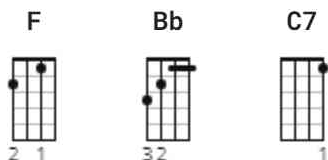

Will The Circle Be Unbroken Ukulele by Johnny Cash

Tuning: G C E A

CHORDS

STRUMMING

WHOLE SONG 86 bpm

[Verse 1]

F
I was standing by the window
Bb **F**
On one cold and cloudy day

And I saw the hearse come rolling
C7 **F**
For to carry my mother away

[Verse 3]

F
Oh, I followed close behind her
Bb **F**
Tried to hold up and be brave

But I could not hide my sorrow
C7 **F**
When they laid her in the grave

[Chorus]

F
Will the circle be unbroken
Bb **F**
By and by Lord, by and by

There's a better home awaiting
C7 **F**
In the sky, Lord, in the sky

[Verse 4]

F
I went back home, the home was lonesome
Bb **F**
Since my mother, she was gone

All my brothers and sisters crying
C7 **F**
What a home so sad and alone