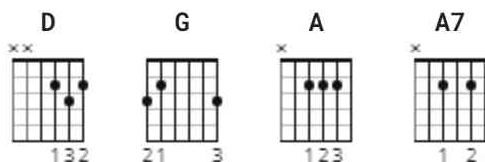

Worried Man Blues Chords by The Stanley Brothers

Description: This is a version that the Stanley Brothers sing: <https://www.youtube.com/watch?v=C4CtLA1jC20>.

Difficulty: beginner

Tuning: E A D G B E

Key: D

CHORDS

[Intro]

D G D A D

[Chorus]

D
It takes a worried man to sing a worried song,
G D
It takes a worried man to sing a worried song,
D
It takes a worried man to sing a worried song,
A7 D
I'm worried now, but I won't be worried long.

[Verse 1]

D
I went across the river, and I laid down to sleep,
G D
I went across the river, and I laid down to sleep,
D
I went across the river, and I laid down to sleep,
A7 D
When I woke up, were the shackles on my feet.

[Solo]

D G D A D

[Verse 2]

D
Twenty-nine links of chain around my leg,
G D
Twenty-nine links of chain around my leg,
D
Twenty-nine links of chain around my leg,
A7 D
And on each link, the initial of my name.